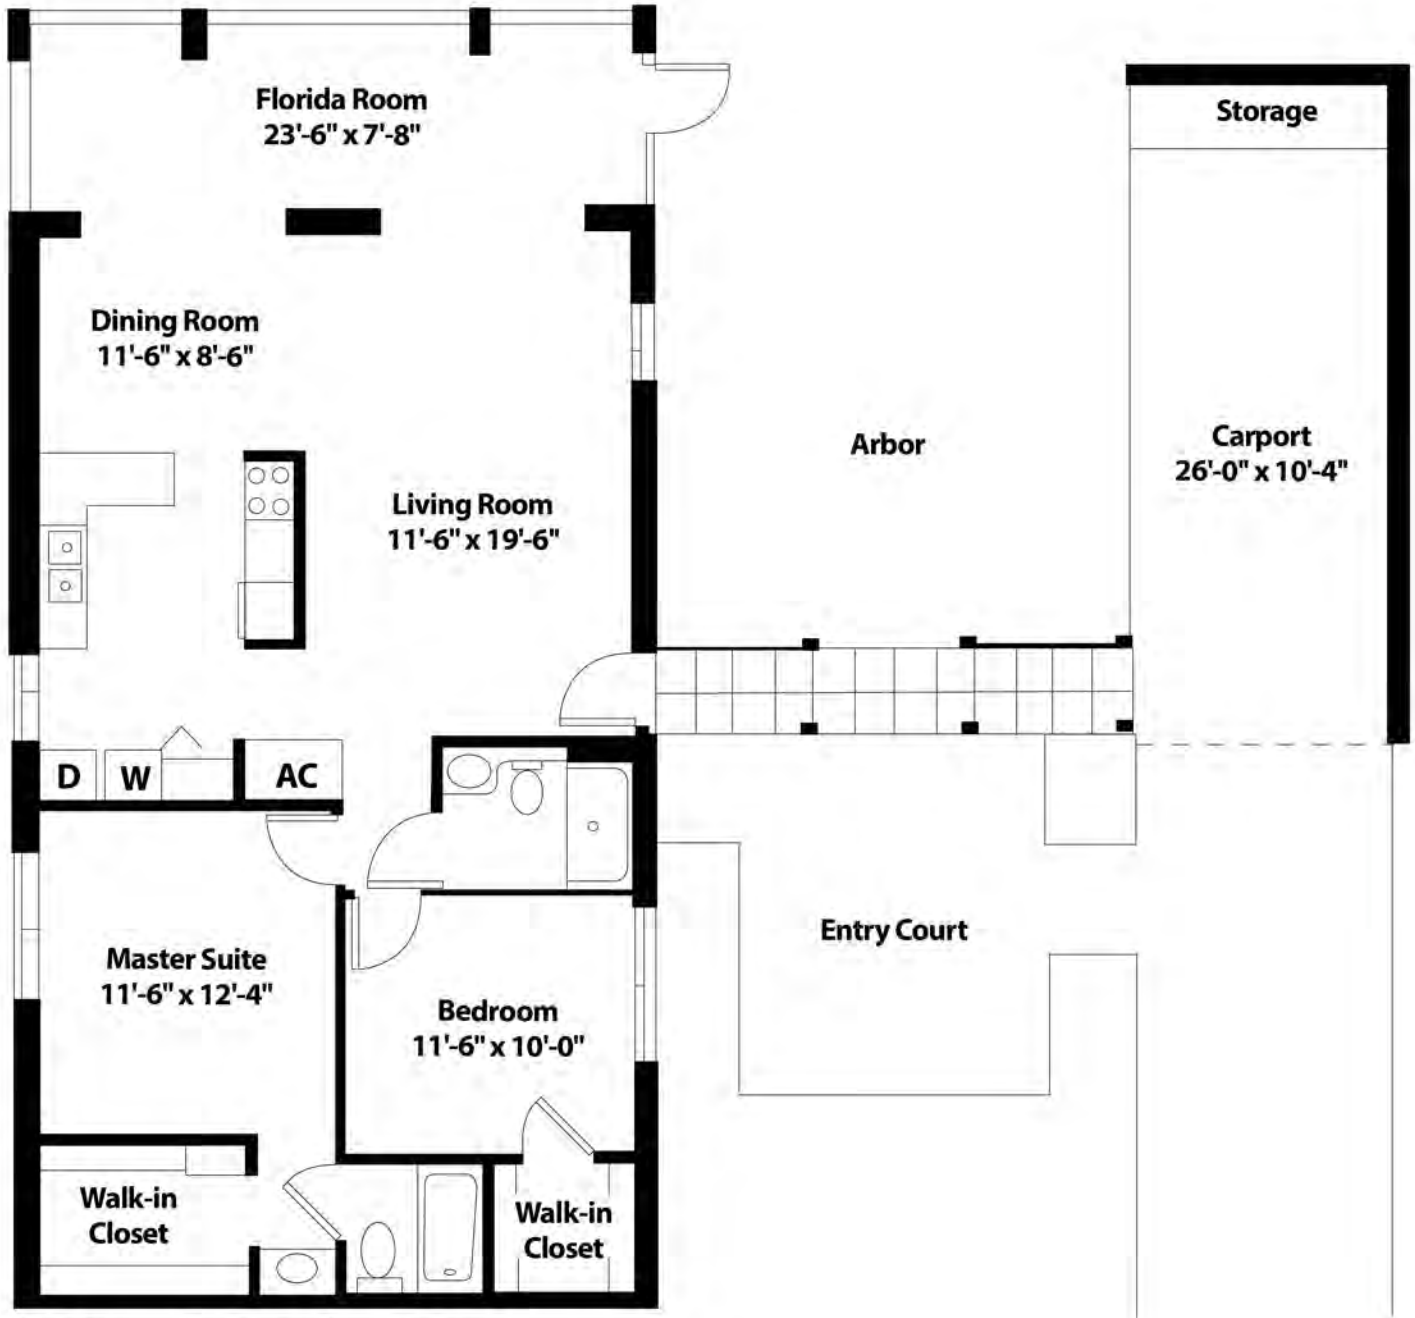

# Garden Home Custom

1,200 sq. ft.

All dimensions, features and specifications are approximate and subject to change without notice.

1717 Homewood Boulevard  
Delray Beach, FL 33445

**561.272.9600**

**AbbeyDelraySouth.com**

ABBHEY DELRAY SOUTH |

A LIFESPACE COMMUNITY™